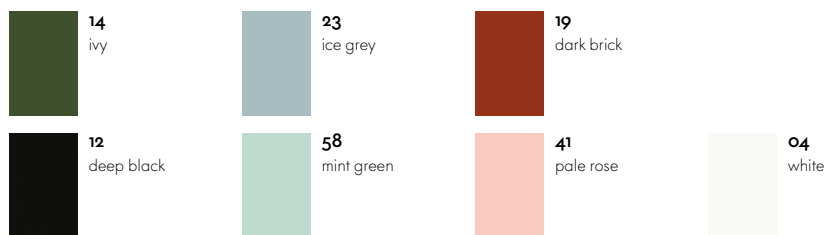

spaces tidy with an added decorative touch.

Materials

- **Material:** textured ABS plastic.

Dimensions

High Tray

Surfaces and colours

ABS plastic